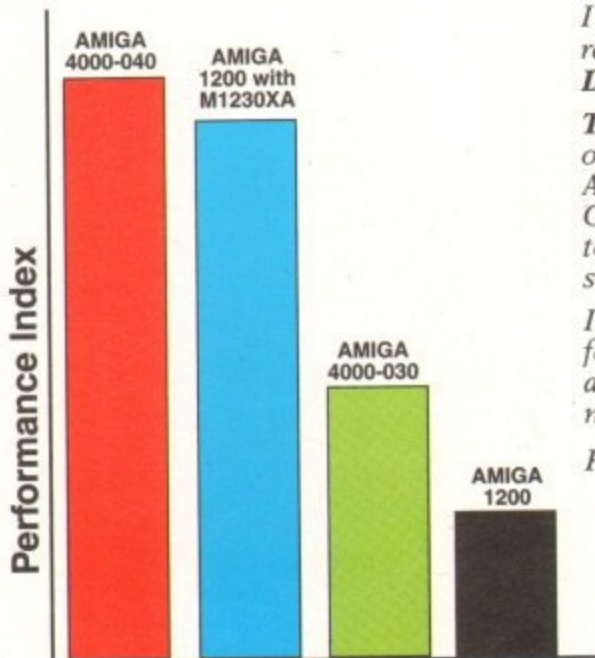

Performance Comparison